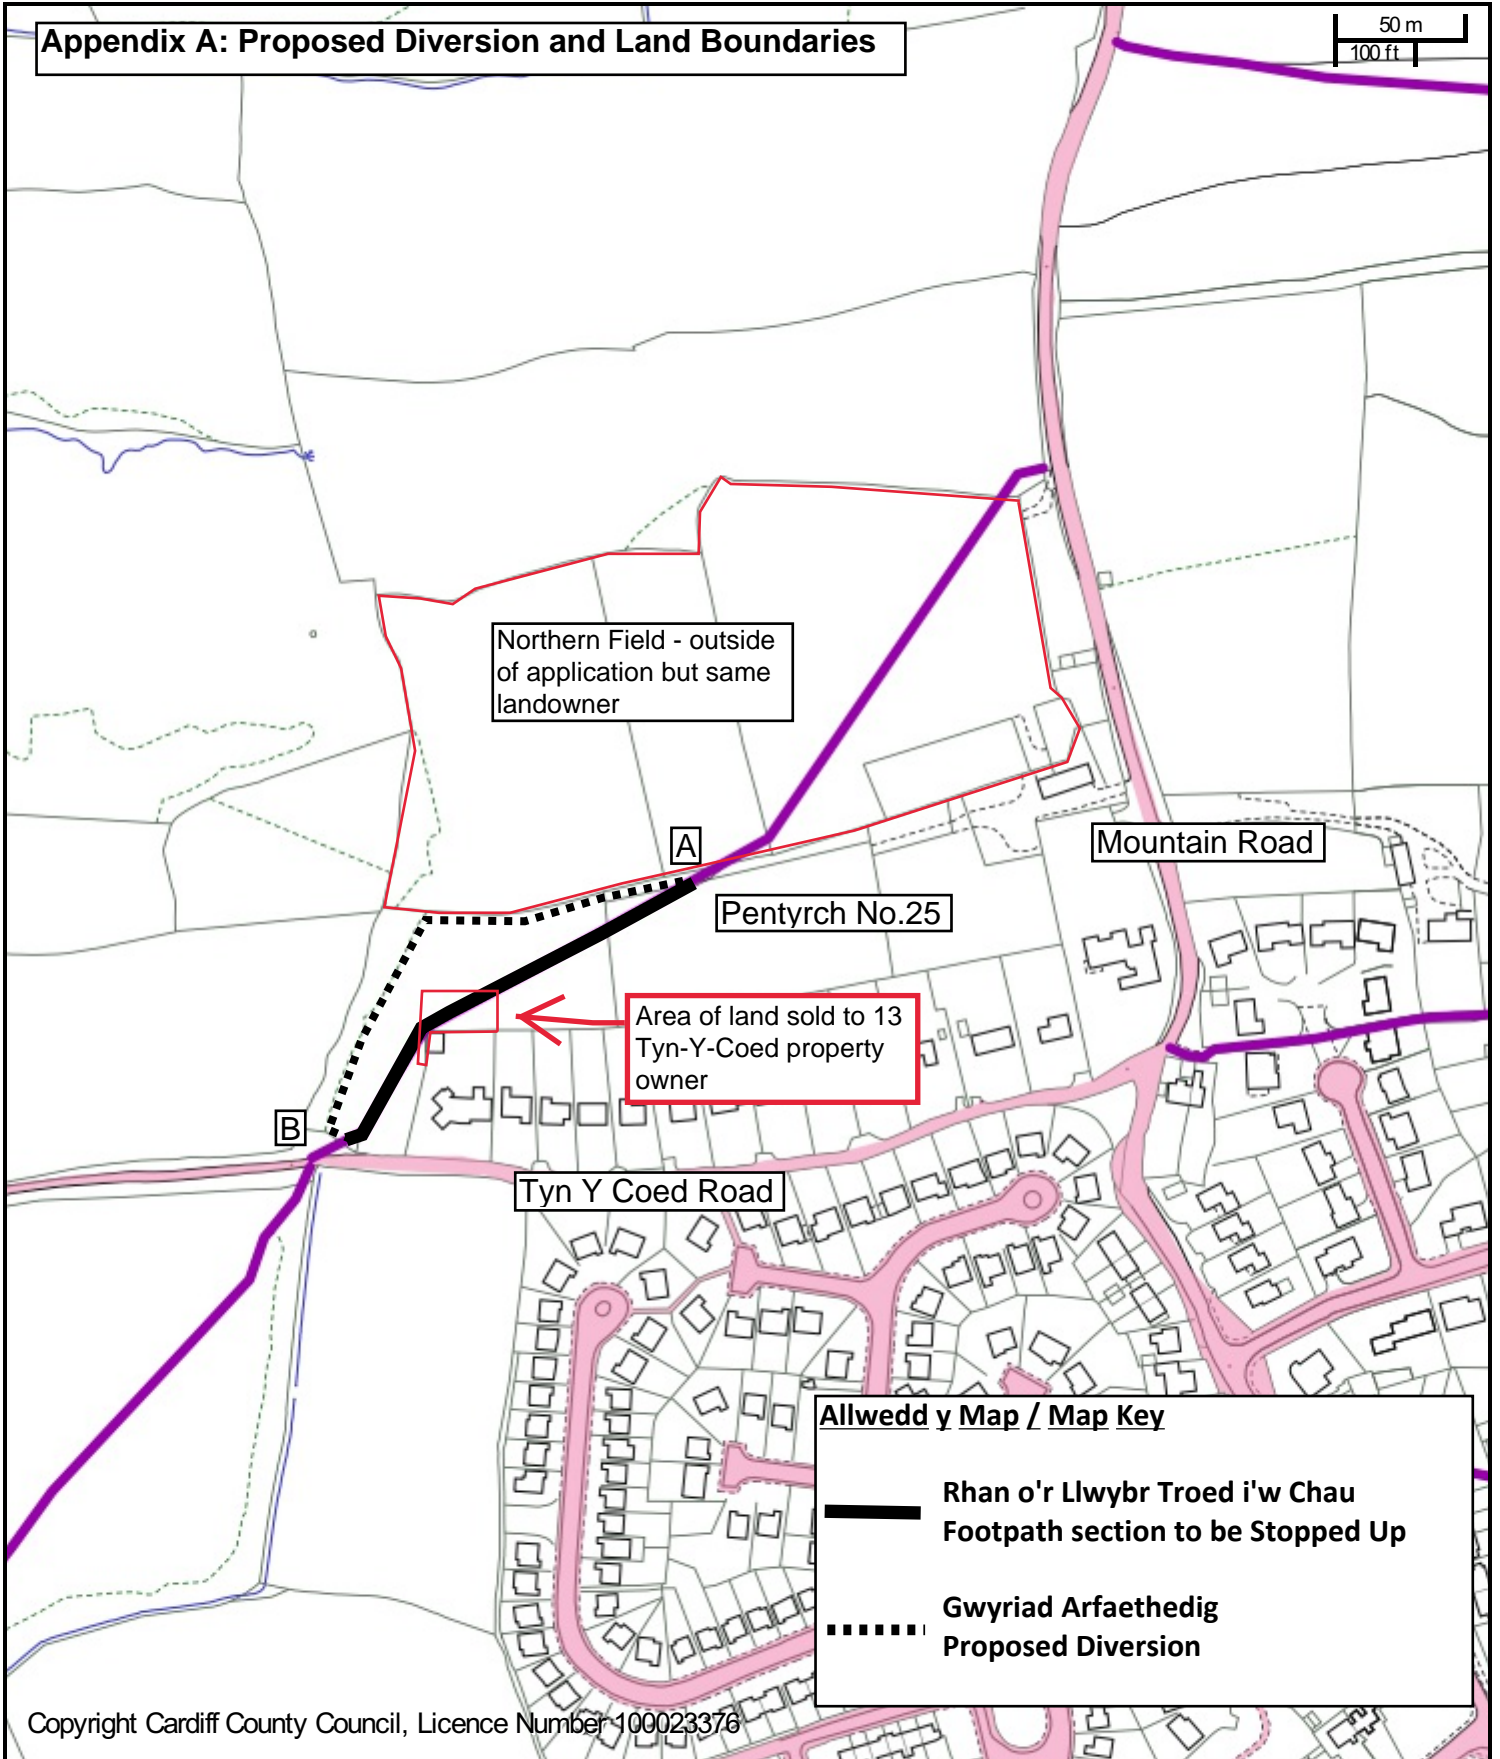

**Appendix A: Proposed Diversion and Land Boundaries**

50 m  
100 ft

Copyright Cardiff County Council, Licence Number 100023376

CHIEF EXECUTIVE

Neuadd y Sir, Glanfa'r Iwerydd  
CAERDYDD CF10 4UW  
Tel: 029 20872088

This copy is produced specifically to supply County Council information NO further copies may be made.

**Ordnance Survey 100023376 (2014).**